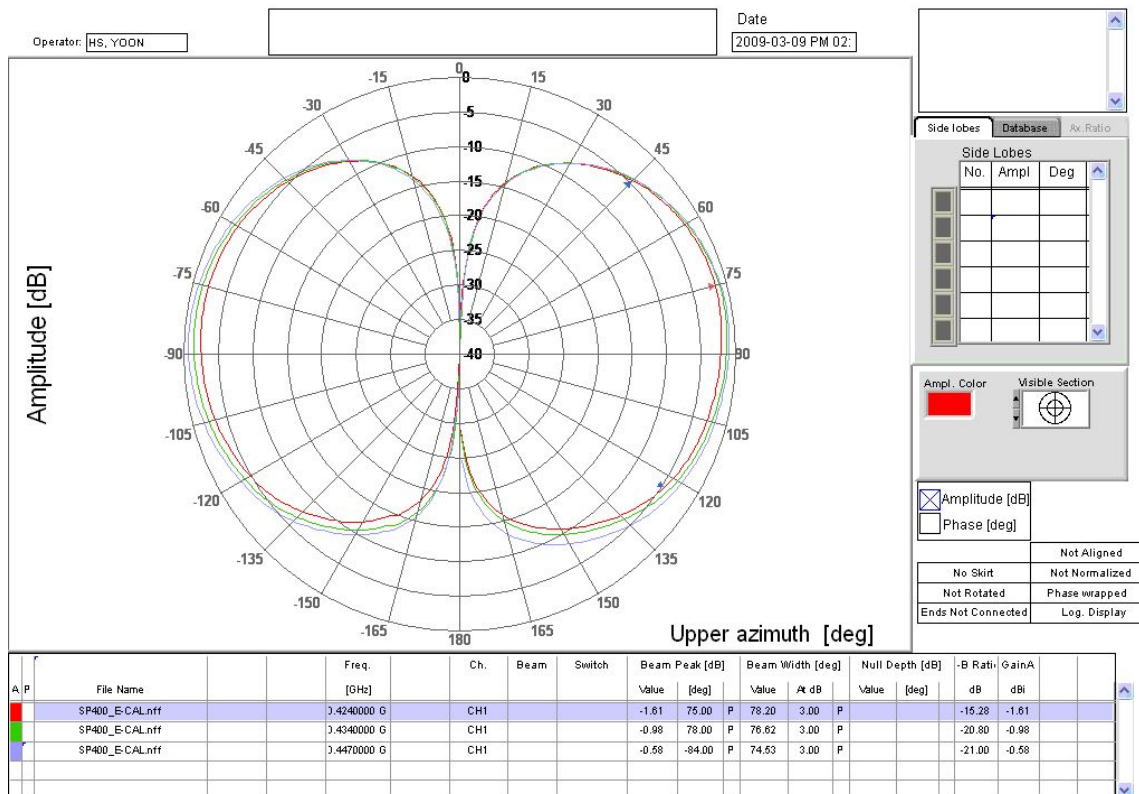

	Electrical performance	Specifications	Remarks(Model Name)
	Frequency Range	424MHz ± 20MHz	
	Nominal Impedance	50 ohm	
	Radiation Pattern	Omni-Directional	
	Polarization	Vertical	
	V.S.W.R	Less than 1:2.0	
	Gain	≤ 2 dBi	
	Connector	SMA-P(ㄴ)	
	Antenna Length	APP. 345 mm	
	Operating Temperature	-30° C ~ +70° C	

안테나

방사패턴

안테나

● EWA-424Q (1/4 Ramda Whip Antenna)

	Electrical performance	Specifications	Remarks(Model Name)
	Frequency Range	424 ± 20MHz	
	Nominal Impedance	50 ohm	
	Radiation Pattern	Omni-Directional	
	Polarization	Vertical	
	V.S.W.R	Less than 1:2.0	
	Gain	≤ 0 dBi	
	Connector	SMA-P(수)	
	Antenna Length	APP. 195 mm	When Straight
	Operating Temperature	-30° C ~ +70° C	

안테나

● EWA-424Q Rev. 2(1/4 Ramda Whip Antenna)

	Electrical performance	Specifications	Remarks(Model Name)
	Frequency Range	424MHz ± 20MHz	
	Nominal Impedance	50 ohm	
	Radiation Pattern	Omni-Directional	
	Polarization	Vertical	
	V.S.W.R	Less than 1:2.0	
	Gain	≤ 0 dBi	
	Connector	SMA-P(수)	
	Antenna Length	APP. 218 mm	When Straight
	Operating Temperature	-30° C ~ +70° C	

EWA-424Q Rev.2 S11 측정 데이터

안테나

- **EHA-400 (400MHz Band Helical Antenna)**

	Electrical performance	Specifications	Remarks(Model Name)
	Frequency Range	424±20MHz	
	Nominal Impedance	50 ohm	
	Radiation Pattern	Omni-Directional	
	Polarization	Vertical	
	V.S.W.R	Less than 1:2.0	
	Gain	≤0 dBi	
	Connector	SMA-P(수)	
	Antenna Length	APP. 108 mm	When Straight
	Operating Temperature	-30° C ~ +70° C	