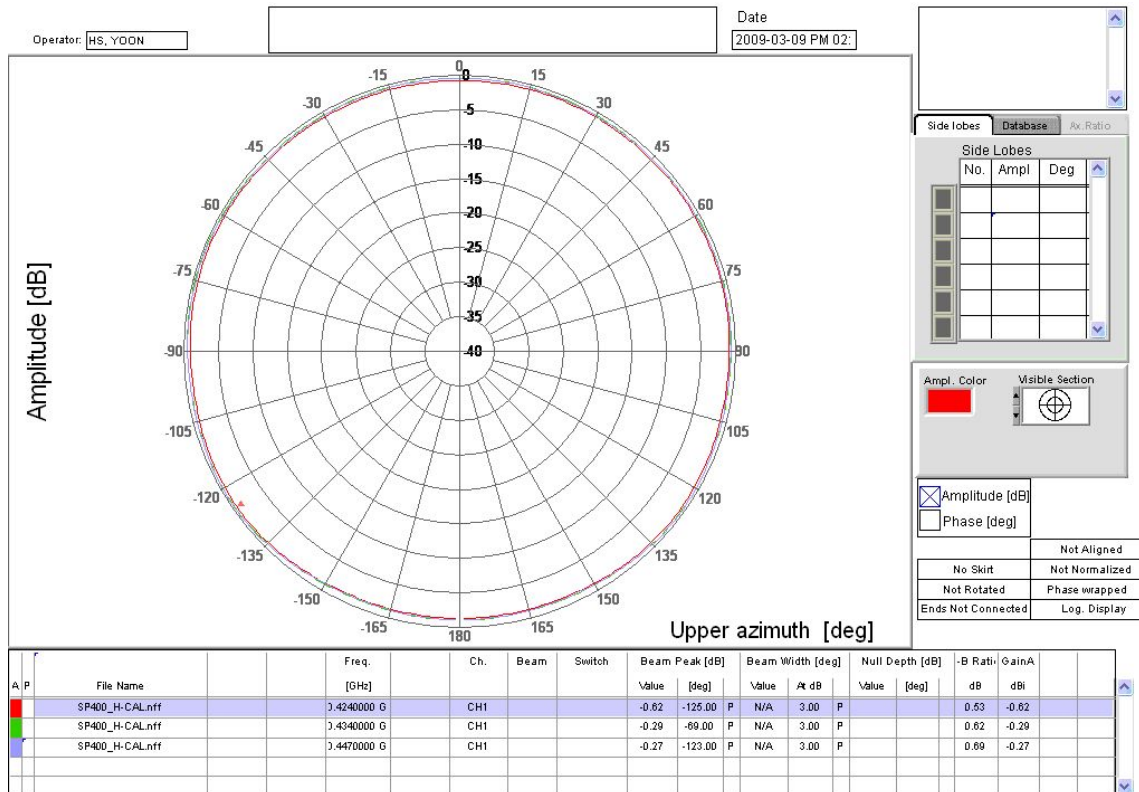

	Electrical performance	Specifications	Remarks(Model Name)
	Frequency Range	424MHz ± 20MHz	
	Nominal Impedance	50 ohm	
	Radiation Pattern	Omni-Directional	
	Polarization	Vertical	
	V.S.W.R	Less than 1:2.0	
	Gain	≤ 2 dBi	
	Connector	SMA-P(ㄴ)	
	Antenna Length	APP. 345 mm	
	Operating Temperature	-30° C ~ +70° C	

안테나

방사패턴

안테나

● EWA-424Q (1/4 Ramda Whip Antenna)

	Electrical performance	Specifications	Remarks(Model Name)
	Frequency Range	424 ± 20MHz	
	Nominal Impedance	50 ohm	
	Radiation Pattern	Omni-Directional	
	Polarization	Vertical	
	V.S.W.R	Less than 1:2.0	
	Gain	≤ 0 dBi	
	Connector	SMA-P(수)	
	Antenna Length	APP. 195 mm	When Straight
	Operating Temperature	-30° C ~ +70° C	

안테나

● EWA-424Q Rev. 2(1/4 Ramda Whip Antenna)

	Electrical performance	Specifications	Remarks(Model Name)
	Frequency Range	424MHz ± 20MHz	
	Nominal Impedance	50 ohm	
	Radiation Pattern	Omni-Directional	
	Polarization	Vertical	
	V.S.W.R	Less than 1:2.0	
	Gain	≤ 0 dBi	
	Connector	SMA-P(수)	
	Antenna Length	APP. 218 mm	When Straight
	Operating Temperature	-30° C ~ +70° C	

EWA-424Q Rev.2 S11 측정 데이터

안테나

- **EHA-400 (400MHz Band Helical Antenna)**

	Electrical performance	Specifications	Remarks(Model Name)
	Frequency Range	424±20MHz	
	Nominal Impedance	50 ohm	
	Radiation Pattern	Omni-Directional	
	Polarization	Vertical	
	V.S.W.R	Less than 1:2.0	
	Gain	≤0 dBi	
	Connector	SMA-P(수)	
	Antenna Length	APP. 108 mm	When Straight
	Operating Temperature	-30° C ~ +70° C	