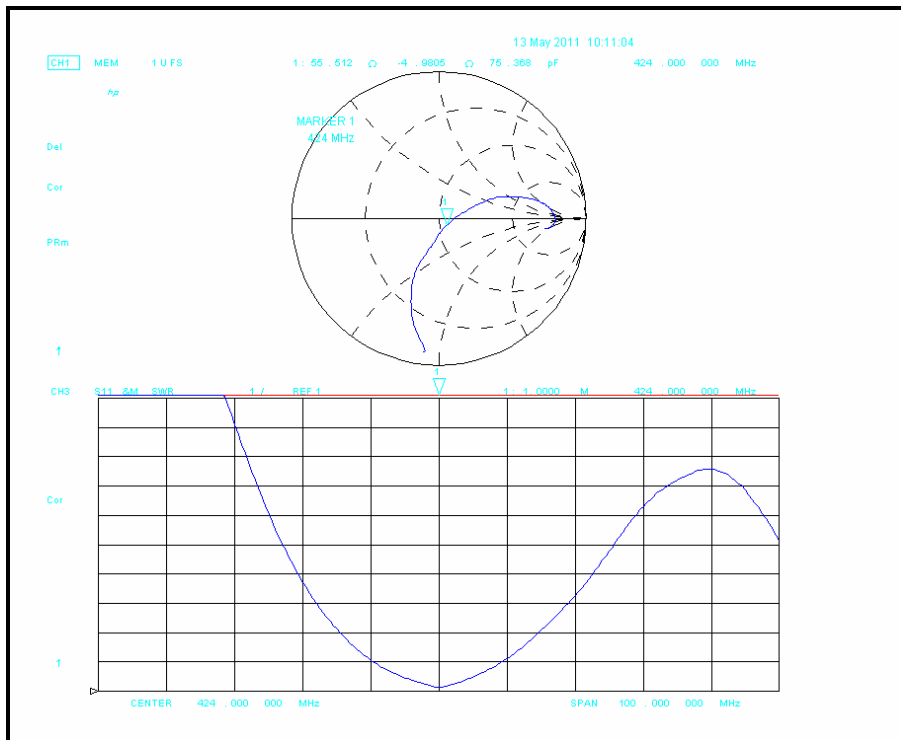

안테나

방사패턴

안테나

● EWA-424Q (1/4 Ramda Whip Antenna)

	Electrical performance	Specifications	Remarks(Model Name)
	Frequency Range	424 ± 20MHz	
	Nominal Impedance	50 ohm	
	Radiation Pattern	Omni-Directional	
	Polarization	Vertical	
	V.S.W.R	Less than 1:2.0	
	Gain	≤ 0 dBi	
	Connector	SMA-P(수)	
	Antenna Length	APP. 195 mm	When Straight
	Operating Temperature	-30° C ~ +70° C	

안테나

● EWA-424Q Rev. 2(1/4 Ramda Whip Antenna)

	Electrical performance	Specifications	Remarks(Model Name)
	Frequency Range	424MHz ± 20MHz	
	Nominal Impedance	50 ohm	
	Radiation Pattern	Omni-Directional	
	Polarization	Vertical	
	V.S.W.R	Less than 1:2.0	
	Gain	≤ 0 dBi	
	Connector	SMA-P(수)	
	Antenna Length	APP. 218 mm	When Straight
	Operating Temperature	-30° C ~ +70° C	

EWA-424Q Rev.2 S11 측정 데이터

안테나

- **EHA-400 (400MHz Band Helical Antenna)**

	Electrical performance	Specifications	Remarks(Model Name)
	Frequency Range	424±20MHz	
	Nominal Impedance	50 ohm	
	Radiation Pattern	Omni-Directional	
	Polarization	Vertical	
	V.S.W.R	Less than 1:2.0	
	Gain	≤0 dBi	
	Connector	SMA-P(수)	
	Antenna Length	APP. 108 mm	When Straight
	Operating Temperature	-30° C ~ +70° C	